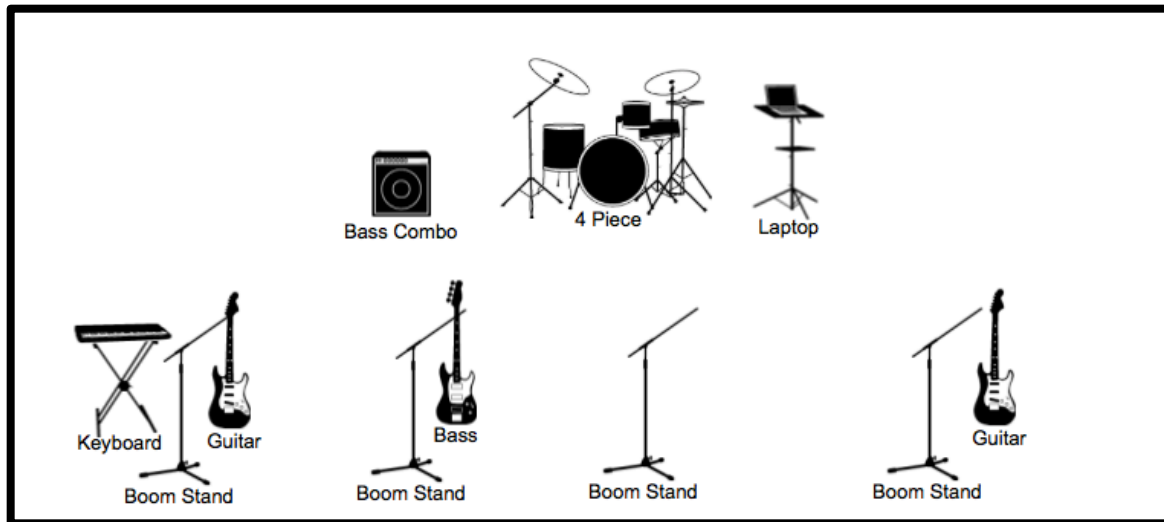

THE Ladies NIGHT

Contact: Keith Simmerer – 330.524.6327
theladiesnightband@gmail.com

- 5 Piece Band. Drums, Key/Guitar, Bass, Lead Vox, Lead Guitar
- Keyboards direct to FOH via XLR No DI required
- All guitars direct to FOH via XLR on Modelers. No DI required
- Bass direct to FOH via XLR on amp. No DI required
- Laptop/Sampler near Drummer requires DI
- 4 up front vocal mics, SM58 or equivalent. All on Boom Stands.